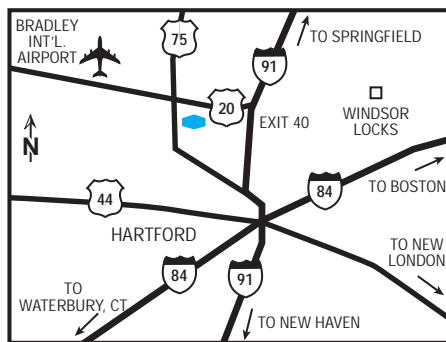

#### our hotel

When you touch down at Bradley International Airport, you'll be just a half-mile from the Hampton Inn® hotel in Hartford-Airport . It's the most convenient hotel for all of your takeoffs and landings here in Hartford. And while you're in town, make sure to take advantage of all the culture, shopping, history and dining the area around our hotel in Hartford has to offer.

#### directions to our hotel

From Interstate 91 - Take exit 40 and follow to second exit-Route 75. At the end of exit ramp turn left at the traffic light and hotel is on the left.

#### hotel highlights

- Close to Six Flags New England
- Restaurants and Entertainment nearby
- Complimentary 24 hour airport shuttle

- book **now**
- find out **more**
- forward to a **friend**

hampton guarantees 100% satisfaction