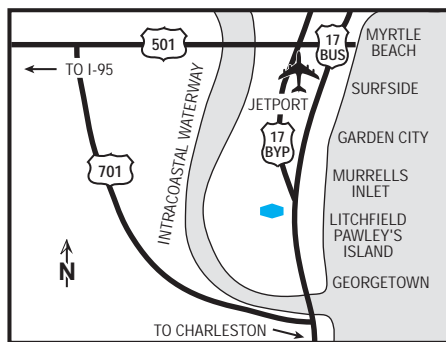

we love having you here.®

hotel fact sheet

hampton inn pawley's island-litchfield

150 Willbrook Blvd., Pawleys Island, South Carolina, USA 29585
Tel: +1-843-235-2000, Fax: +1-843-235-2099

our hotel

Escape to the island that calls itself "arrogantly shabby". But, this lack of pretense and down-to-earth attitude lends a friendly, welcoming atmosphere to visitors who wish to escape the big-city pace. The Hampton Inn® hotel in Pawleys Island/Litchfield is located off Highway 17 in the gorgeous upscale Litchfield area, just twenty minutes from Myrtle Beach.

directions to our hotel

US17 North from Charleston to Litchfield Beach. Left at Willbrook Plantation traffic light. US17 South from Myrtle Beach to Litchfield Beach. Right at Willbrook Plantation traffic light.

where to go and what to do

Take the family crabbing off the crab dock, or shelling on a leisurely stroll across the pristine shoreline-it is all within minutes of our hotel in Pawleys Island. Go fishing in the surf or from the two marsh bridges on the island. There is also canoeing, kayaking, and biking, as well as two boat-launch ramps. Our hotel on Pawleys Island puts you within reach of a tennis complex, as well as golf on one of ten quality courses within five miles. To really understand this island's "arrogantly shabby" self-image, head over to the Pawleys Island Hammock Shops. Take a quick ride up to Huntington Beach State Park, only three miles north, or into world-famous Myrtle Beach, just twenty minutes away.

our rooms

Our promise to you includes a clean, comfortable hotel room. In fact, we have 66 of them! If you're traveling with your family, you may opt for a room with two beds.

hotel highlights

- Litchfield Beach access within 1.5 miles of the hotel
- Local bike trail along the edge of the Waccamaw Neck