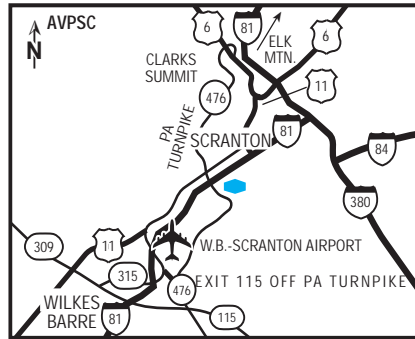

### our hotel

Tucked between the Allegheny Mountains and the Pocono Mountains, our Hampton Inn® hotel in Scranton at Montage Mountain is just a mile from one of the most popular ski slopes in the Northeast. In fact, you can even watch skiers on Sno Mountain from our warm and cozy lobby. Reserve a room with a mountain view and fireplace here at the Hampton Inn hotel in Scranton at Montage Mountain, and you'll have a recipe for a vacation you'll never forget.

### directions to our hotel

The hotel is located from I-81: Exit 182 and 182-A, Montage Mt. Rd, directly off exit. From PA. turnpike: Take 476 N.E. Extension, To Exit 115, Wyoming Valley Exit to I-81N, Exit 182. Off the exit go left at the light (Montage Mtn. Rd.) and stay in the right lane. At the light at the top of the hill (Davis St.), go right. Then make a quick left into our driveway. From I-80W: Take I-380W to I-81S, Exit 182-A. At the first light, go straight and make a quick left into our driveway.

### where to go and what to do

When you stay at the Hampton Inn® hotel in Scranton at Montage Mountain, you're just a mile from one of the most exciting ski resorts in Pennsylvania, Sno Mountain. Our hotel is conveniently near many of the top attractions in Scranton, including the Toyota Pavilion and PNC Field. The Ice Box Hockey Arena and Riverfront Sports are also just a short drive. We're a mere five miles from the Wilkes Barre/Scranton International Airport. For some racing fun, head to Pocono Downs for harness racing or Pocono International Raceway for motor sports. Train buffs should visit Steamtown National Historic Site, run by the National Park Service.

### hotel highlights

- 5 Miles to Wilkes-Barre/Scranton International Airport
- 1 Mile to Sno Mountain
- 11 Miles to Mohegan Sun Casino
- Complimentary Airport Shuttle

- [book now](#)
- [find out more](#)
- [forward to a friend](#)