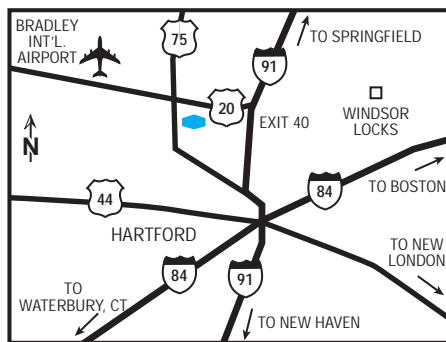

### our hotel

When you touch down at Bradley International Airport, you'll be just a half-mile from the Hampton Inn® hotel in Hartford-Airport. It's the most convenient hotel for all of your takeoffs and landings here in Hartford. And while you're in town, make sure to take advantage of all the culture, shopping, history and dining the area around our hotel in Hartford has to offer.

### directions to our hotel

From Interstate 91 - Take exit 40 and follow to second exit-Route 75. At the end of exit ramp turn left at the traffic light and hotel is on the left.