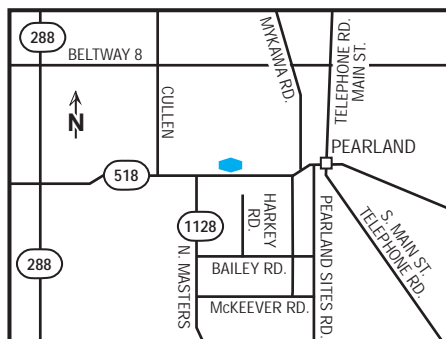

we love having you here.®

hotel fact sheet

hampton inn houston-pearland

6515 Broadway Street, Pearland, Texas, USA 77581
Tel: +1-832-736-9977, Fax: +1-832-736-9911

our hotel

Kick up some dust or reach for the stars in Houston, the diverse mega-city that offers wonders of history, nature and the space age. The Hampton Inn® hotel in Houston/Pearland is located off Highway 288 within easy reach of North Brazoria County, downtown Houston and Reliant Park.

directions to our hotel

From downtown: Take Hwy-288 South towards Lake Jackson. Exit FM-518 (Pearland) and turn left. The hotel is located 4 miles on the left. From Hobby Airport: Turn left on Airport Blvd. out of Hobby Airport. Drive approximately 1 mile and turn left on Hwy-35 (Telephone Rd.). Drive approximately 6 miles and turn right on FM-518 (Broadway St.) and the hotel is 2 miles on the right. From I-10 East or West: Take Loop-610 South to Hwy-288 South. Exit FM-518 (Pearland) and turn left.