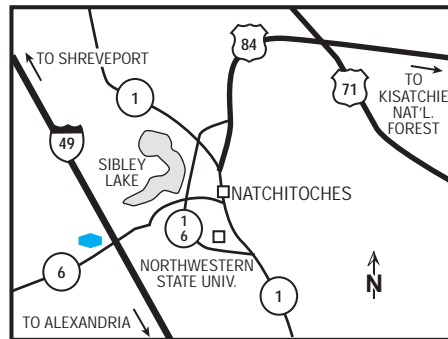

we love having you here.®

hotel fact sheet

hampton inn natchitoches

5300 University Parkway, Natchitoches, Louisiana, USA 71457
Tel: +1-318-354-0010, Fax: +1-318-354-7771

our hotel

The Hampton Inn® hotel in Natchitoches sits in a unique and magical town. The moss hangs low in the live oaks. Giant magnolia blossoms punctuate the evenings in spring with their heavenly aromas. Old sidewalks and historic buildings provide a special kind of charm, just minutes from our hotel in Natchitoches.

directions to our hotel

From I-49 - Exit 138, turn onto Hwy 6 West/University Prkwy . From NSU - Turn left on College Ave. keep straight(College Ave. turns into Hwy 6 West/University Prkwy) . From Shreveport Airport - Take I-20 East to I-49 South, take Exit 138 and turn right onto Hwy 6 West. . From Natchitoches -(Pronounced Nack A Dish) Landmark District - get on College Ave. turn right onto College Ave. Keep straight(College turns into Hwy 6 West).