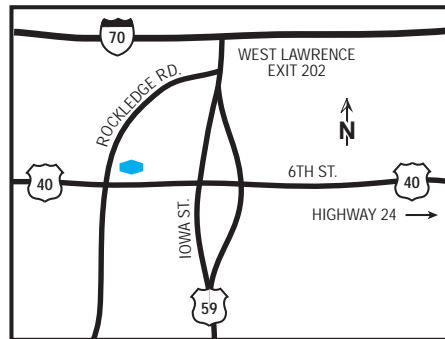

### our hotel

Get a taste of the idealistic vision and cultural sophistication of Lawrence, a college town at heart with a reverence for politics, history and nature. The Hampton Inn® hotel in Lawrence is situated only five minutes from both the downtown area and the University of Kansas.

### directions to our hotel

From I-70: Exit #202 West, go 1/2 mile to Hwy 40 West (Rockledge Rd) and the hotel is at the top of the hill on the left. From Hwy 59 South: Turns into Iowa St, go 2 1/2 miles to junction (6th & Iowa) turn left and the hotel is 1/2 block on the right. From Hwy K-10: Turns into 23rd St. Go 3 1/2 miles. Turn right on Iowa St. (Hwy 59 North) and go 2 1/2 miles to junction (6th & Iowa) turn left and the hotel is 1/2 block on the right.

### where to go and what to do

Explore the downtown area by taking a stroll down historic Massachusetts Street, filled with antique shops, quirky coffee shops, jazz houses, sidewalk cafes and more...or take a Downtown Lawrence Art Gallery Walk-it's only minutes from our hotel in Lawrence. Tap into the history of the area at the historic Black Jack Battlefield and Nature Park, or the Hobbs Park Memorial in historic Old East Lawrence. Commune with nature on the Kansas River or at Clinton Lake, great for boating, swimming, fishing and more. Catch a world-renowned performance at the Lied Center of Kansas, or take a short drive into Kansas City for world-famous attractions like the Kansas Speedway.