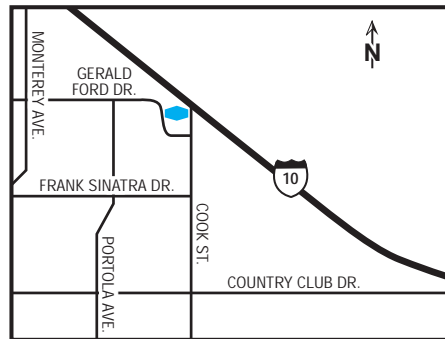

directions to our hotel

From I-10: Exit Cook Street, Head South, Turn Right on Gerald Ford Drive. We are located on the northwest corner of Gerald Ford Drive and Cook Street.

where to go and what to do

Explore the beauty of the desert on a guided jeep tour...Cool off at a nearby water park...Or enjoy a breathtaking 360 degree view from the Palm Springs Tramway. It's all waiting for you near our comfortable Palm Desert hotel. Also, we're less than 50 miles from the stunningly scenic Joshua Tree National Park. The Living Desert Zoo and Gardens, where you can see desert creatures in their natural habitat is closeby, as is Indian Canyon Park and Palm Springs Air Museum. You can cool off at Soak City Water Park and kids will no doubt enjoy the hands-on Children's Discovery Museum. It's all here, just a short drive from our comfortable Palm Desert hotel.