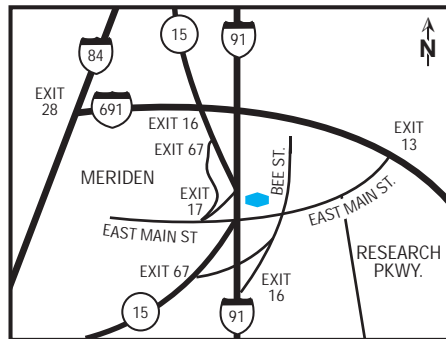

directions to our hotel

I-91 North to Exit 16, Straight at light onto Bee St. Hotel on left. I-91 South to Exit 17. Left onto East Main Street, at next light turn left onto Bee St. Hotel on left. I-84 to I-691 East to Exit 10. Follow signs to East Main Street. Left onto E. Main, at next light, left onto Bee St. Hotel on left. Wilbur Cross Parkway (RT 15) north to Exit 67. Straight at light onto Bee St. Hotel on left. Berlin Turnpike South (RT 15) to Exit 67. Follow signs to East Main Street. Left onto E.

where to go and what to do

The area around the Hampton Inn® hotel in Meriden is an academic hotbed of intellectual pursuits. First, we're just a half-hour from Yale University, Wesleyan University, the University of Hartford, Central Connecticut State University, Albertus Magnus College, St. Joseph College and Southern Connecticut State College, Trinity College and Rensselaer Polytechnic Institute (at Hartford). Whew. That's a lot of studying going on. When you need a break, Meriden is home to the Frederick Law Olmstead-designed Hubbard Park, New England's largest municipal park. Love golf? Try Hunter Golf Course, a championship set of links.

our rooms

Our promise to you includes a clean, comfortable hotel room. In fact, we have 124 of them! If you're traveling with your family, you may opt for a room with two beds.

hotel highlights

- Near Lyman Orchards Golf Club
- Visit the panoramic Gouveia Vineyard - just 10 minutes from the hotel - wine tastings
- 15 minutes to DOWNTOWN New Haven and Yale University
- Government Rates include full breakfast and complimentary wireless internet