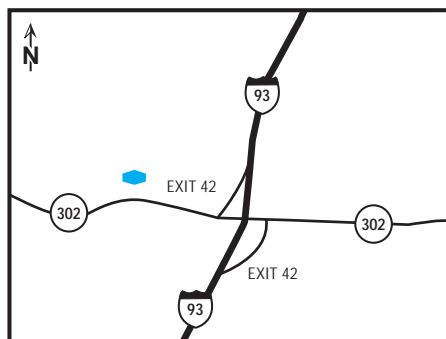

we love having you here.®

hotel fact sheet

hampton inn littleton

580 Meadow Street, Littleton, New Hampshire, USA 03561
Tel: +1-603-444-0025, Fax: +1-603-444-0026

our hotel

You may know the area around our Hampton Inn® hotel in Littleton for the incredible snow-skiing. After all, you'll find many resorts and runs near our hotel. In Littleton, you should also make time to visit our charming downtown, which boasts spots such as Chutter's General Store. Chutter's owns the largest candy counter in the world-the perfect spot to buy those sourballs, gumballs, and candy canes you grew up with.

directions to our hotel

From 93 North - Exit 42 off I-93N turn left onto Route 302 hotel is on your right. From 93 South - Exit 42 off I-93S turn right onto Route 302 hotel is on your right.

where to go and what to do

Littleton. Well, that doesn't sound very big, does it? Yet the area around our hotel in Littleton houses some major surprises. One is that our town was recently named one of the best towns in America by a major magazine. Another is a fabulous river walk along the Ammonoosuc River. Love candy? So do we. In fact, you'll find the world's longest candy counter here near our hotel in Littleton at Chutter's General Store. The counter measures almost 112 feet and holds 800 jars of sweet treats. They even have old-fashioned penny candy that really costs just a cent.

our rooms

Our promise to you includes a clean, comfortable hotel room. In fact, we have 88 of them! If you're traveling with your family, you may opt for a room with two beds.

hotel highlights

- Complimentary On the House™ hot breakfast and On the Run® Breakfast Bags
- Centrally located near Six Gun City, Story Land, Clark's Trading Post & Santa's Village.
- Located in the White Mountains near Whale's Tale Waterpark & Mt. Washington Cog Railway.
- Ski Resorts Nearby: Cannon Mountain -10 minutes away and Brenton - 20 minutes away.