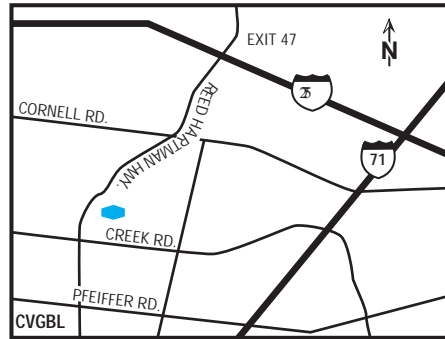

we love having you here.®

hotel fact sheet

hampton inn cincinnati/blue ash

4640 Creek Rd., Blue Ash, Ohio, USA 45242
Tel: +1-513-791-2822, Fax: +1-513-791-2842

our hotel

Just 12 miles northeast of Cincinnati, our lovely Ohio town is a place of intimate neighborhoods, booming businesses and an all-American feel. We're on the cutting edge of Cincinnati's growth, working to create a healthy, vibrant community.

directions to our hotel

From I-75: take exit #16 to I-275 East 4 miles to exit #47 (Reed Hartman Hwy S.) Take Reed Hartman to Creek Road and turn left on Creek Road. From I-71: Take the Pfeiffer Road exit, turn to the West on Pfeiffer and turn Right onto Kenwood Road. Turn Left at the next light and Hampton Inn will be on your right.