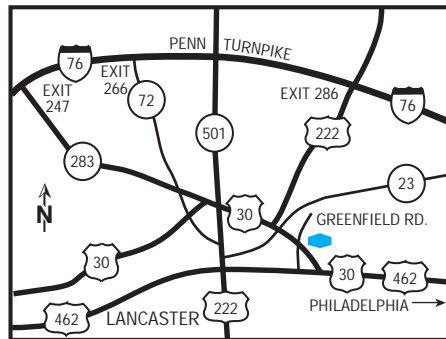

we love having you here.®

hotel fact sheet

hampton inn lancaster

545 Greenfield Rd., Lancaster, Pennsylvania, USA 17601
Tel: +1-717-299-1200, Fax: +1-717-299-1155

our hotel

Located in the heart of Pennsylvania Dutch Country, the Hampton Inn Lancaster is your perfect "home away from home". Wake up to birds chirping and the sun streaming through your window. Enjoy shopping at over 200 stores at Tanger and Rockvale Outlets or antiquing in historic downtown Lancaster. Explore our country roads through the small towns of Intercourse, Lititz, New Holland or Bird-in-Hand. Ride a real steam train at the Strasburg Railroad. You will experience fun-filled activities for everyone at Dutch Wonderland Family Amusement Park, the Science Factory, Kitchen Kettle Village or nearby Hersheypark. It's all just minutes from our hotel in Lancaster.

directions to our hotel

OPTION 1. ROUTE 30, EXIT AT GREENFIELD ROAD. MAKE RIGHT ONTO GREENFIELD ROAD - HOTEL IS 1/4 MILE ON THE RIGHT NEXT TO THE PNC BANK. OPTION 2. FROM THE EAST: PA TURNPIKE (EXIT 286) TO ROUTE 222 SOUTH TO ROUTE 30 EAST TO GREENFIELD ROAD EXIT. MAKE RIGHT ONTO GREENFIELD ROAD. HOTEL IS 1/4 MILE ON THE RIGHT PAST THE PNC BANK. OPTION 3. FROM THE WEST: PA TURNPIKE (EXIT 247) TO ROUTE 283 EAST TO 30 EAST TO GREENFIELD ROAD EXIT. MAKE RIGHT ONTO GREENFIELD ROAD.

our rooms

Our promise to you includes a clean, comfortable hotel room. In fact, we have 129 of them! If you're traveling with your family, you may opt for a room with two beds.

hotel highlights

- Located in the Heart of Pennsylvania Dutch Country
- Easy access from Route 30, 222 and the PA Turnpike
- Live Entertainment at Sight & Sound Theatres and American Music Theatre
- Experience Outlet Shopping at Rockvale and Tanger Outlet Centers