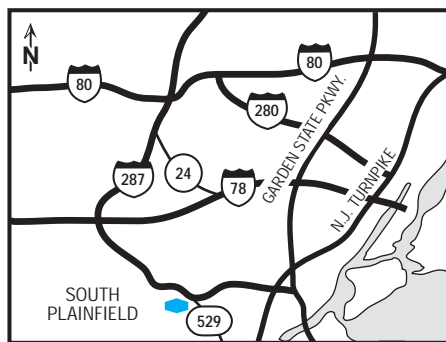

we love having you here.®

hotel fact sheet

hampton inn south plainfield-piscataway

205 New World Way, South Plainfield, New Jersey, USA 07080
Tel: +1-908-561-2600, Fax: +1-908-561-2601

our hotel

Visit the Hampton Inn® hotel in South Plainfield, NJ , and you'll be in a town with deep roots. In fact, South Plainfield dates back to the "Elizabethtown Purchase" of 1664. To see some of that history, you need only visit Rutgers, the State University of New Jersey. The institution was chartered in 1766 right here, near our hotel in South Plainfield.

directions to our hotel

This hotel is located just off Rte. 287 at Exit 5 going north or south.

where to go and what to do

When you visit the Hampton Inn® hotel in South Plainfield, NJ, you'll be just two miles from the birthplace of Rutgers University, home of the Scarlet Knights. For a little shopping, visit nearby Jersey Gardens. The outlet mall boasts more than 200 stores and tax-free shopping on clothes and shoes. Coming for a convention at the New Jersey Convention and Exposition Center or the Edison Conference Center? You'll be just four miles away when you stay at our hotel in South Plainfield. Lastly, when you're ready for all the dining, shopping, and excitement of New York, the city is just 35 miles from our hotel.

our rooms

Our promise to you includes a clean, comfortable hotel room. In fact, we have 107 of them! If you're traveling with your family, you may opt for a room with two beds.

hotel highlights

- We are located minutes from Rutgers University!
- Ask about our Romance and Family Packages!
- NYC is only a short train ride away!
- On the Run Breakfast Bag™