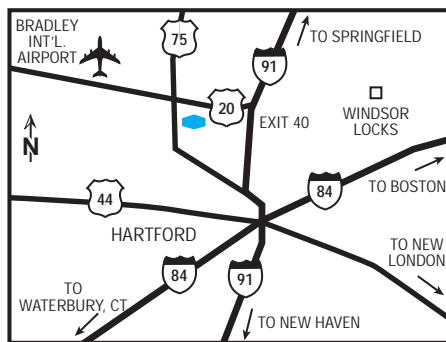

we love having you here.®

hotel fact sheet

hampton inn hartford/airport

2168 Poquonock Avenue, Windsor, Connecticut, USA 06095
Tel: +1-860-683-1118, Fax: +1-860-683-2200

our hotel

When you touch down at Bradley International Airport, you'll be just a half-mile from the Hampton Inn® hotel in Hartford-Airport . It's the most convenient hotel for all of your takeoffs and landings here in Hartford. And while you're in town, make sure to take advantage of all the culture, shopping, history and dining the area around our hotel in Hartford has to offer.

directions to our hotel

From Interstate 91 - Take exit 40 and follow to second exit-Route 75. At the end of exit ramp turn left at the traffic light and hotel is on the left.

where to go and what to do

Hartford was first settled in 1625-being that old gives us a remarkable amount of history that visitors to the Hampton Inn® hotel in Hartford-Airport may explore today. Start at the Wadsworth Atheneum, the nation's first museum. Love planes and flying? Visit the New England Air Museum, which houses their collection of aircraft in a 75,000-square-foot building. For culture, the area around our hotel in Hartford hosts a range of different organizations including the Connecticut Repertory Theatre, the Connecticut Opera, Dance Connecticut, the Hartford Children's Theatre, the Farmington Valley Symphony Orchestra, the Hartford Chorale and the Hartford Symphony Orchestra.

our rooms

Our promise to you includes a clean, comfortable hotel room. In fact, we have 110 of them! If you're traveling with your family, you may opt for a room with two beds.

hotel highlights

- Close to Six Flags New England
- Complimentary 24 hour airport shuttle
- Restaurants and Entertainment nearby