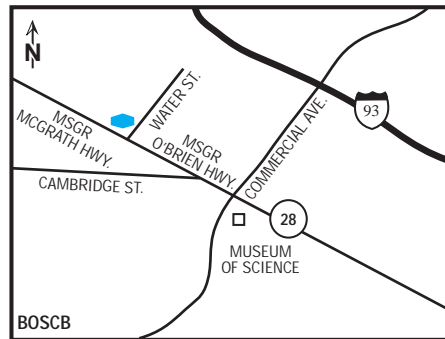

### directions to our hotel

From the South: Take 93N to Exit 26 (Storrow Drive). As you exit the tunnel, stay left for North 28/Leverett Circle/O'Brien Highway. Stay straight on O'Brien Highway. The Mus. of Science will be on your left. Stay in the right lane and follow 28N for approx. 1/4 mi. The hotel will be on your right just after the Glass Factory Condos. From Logan Airport: Follow airport exit signs to South 1A/Sumner Tunnel. Take Sumner Tunnel (toll), staying in the right lane.

### where to go and what to do

Cambridge, a city just across the Charles River from Boston, has roots and traditions that date back to 1630. If you've come to our hotel in Cambridge to cheer on the boat races or stroll the esplanade after a Boston Symphony Pops concert, note the strange markings on the Harvard Bridge. The bridge is counted in "Smoots." What's a Smoot? Like many things in this venerable city, there's a story behind it. A Smoot is about 170 cm, which was the height of Oliver Smoot, the shortest pledge of the Lambda Chi Alpha fraternity in 1958. Mr. Smoot was used to measure the bridge, and visitors today can still see that the bridge is 364.4 Smoots, "and one ear long."

### hotel highlights

- Family-Friendly Attractions Nearby
- Sports Teams, Groups & Motorcoach Welcome
- Located Across From Public Transportation
- Closest Hampton Inn To Downtown Boston

- [book now](#)
- [find out more](#)
- [forward to a friend](#)