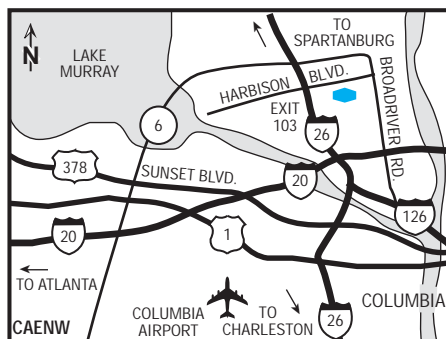

we love having you here.®

hotel fact sheet

hampton inn columbia i-26/harbison blvd.

101 Woodcross Drive, Columbia, South Carolina, USA 29212
Tel: +1-803-749-6999, Fax: +1-803-407-2482

our hotel

Delve into the rich heritage and natural splendor of Columbia, where history, art and culture converge in the south. The Hampton Inn® hotel in Columbia-I-26/Harbison Blvd. (Mall Area) is located near downtown, with easy access to Lake Murray and only steps from the Columbiana Centre Mall.

directions to our hotel

From I-26W: take Exit 103 (Harbison Blvd).
From I-20: take Exit 64B to I-26 West, take Exit 103 (Harbison Blvd).
From I-77: take I-20W, take Exit 64b to I-26 West, take Exit 103 (Harbison Blvd).
From I-26E take Exit 103, turn left.

where to go and what to do

Catch an event at the Carolina Coliseum... Catch some fish at the nearby Lake Murray... Or catch a great deal at the Columbiana Centre Mall, located within walking distance of our hotel in Columbia. Discover the largest museum in the state, the South Carolina State Museum... Or see where General Sherman's cannonballs struck the South Carolina Statehouse. Our Columbia hotel also gives you access to see masterpieces by Monet at the Columbia Museum of Art... Or catch an exhibit or show at the Colonial Center or the Township Auditorium. Take a break from the city pace with natural wonders like Sesquicentennial State Park and Congaree National Park.