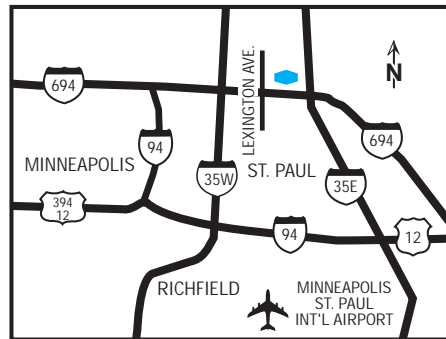

we love having you here.®

hotel fact sheet

hampton inn minneapolis-st. paul north

1000 Gramsie Road, Shoreview, Minnesota, USA 55126
Tel: +1-651-482-0402, Fax: +1-651-482-8917

our hotel

Our Hampton Inn® hotel in Minneapolis-St. Paul-North is located in Shoreview, just minutes from downtown. Shoreview's many lakes and parks make it a natural, quiet place to visit. Our hotel is just minutes away from the Xcel Energy Center home of the Minnesota Wild and other entertainment events to the Rosedale Shopping Center for all of your shopping needs. Check out the many activities by our Minneapolis-St. Paul-North hotel. From shopping, history, museums to our Como Zoo and Conservatory it's all here waiting for you to explore. So come check into the Hampton Inn hotel in Minneapolis-St. Paul-North. We're located in a relaxing and laid-back town, just minutes from the Twin Cities.

directions to our hotel

From downtown Minneapolis take I-35W north to I-694E Exit on Lexington Ave and travel 1 block north. From downtown St Paul take I-35E, north to I-694W exit on Lexington and travel 1 block north. From Minneapolis/St Paul International Airport take St Paul Exit 7th St out of Airport. Follow 7th to I-35E North, take I-35E to I-694 West. Exit Lexington Ave. Turn right on Lexington Ave and go 1 block.

where to go and what to do

There are plenty of diversions to keep any visitor to the Hampton Inn® hotel in Minneapolis-St. Paul-North entertained for days. Sports fans will love our Xcel Energy Center, Metrodome, Target Center or the National Sports Center the Worlds Largest Armature Sports Complex. For some fantastic shopping, the Rosedale Shopping Center is one of the most popular malls in town and boasts diverse shopping and dining. Just two miles from our hotel in Minneapolis-St. Paul, visitors will find the beautiful Bethel University and Northwestern College.