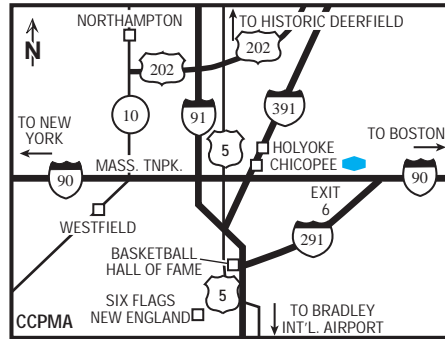

we love having you here.®

hotel fact sheet

hampton inn chicopee

600 Memorial Drive, Chicopee, Massachusetts, USA 01020
Tel: +1-413-593-1500, Fax: +1-413-593-1501

our hotel

As the Connecticut River winds through Hampden County here in Massachusetts, you'll find our quaint town—a city that was first settled in 1640. The Hampton Inn® hotel in Chicopee puts you in the middle of all our area has to offer. Chicopee boasts the nation's largest reserve Air Force base, Westover. It's just a mile from our hotel. In Chicopee, you'll want to see our charming downtown or one of our many colleges—such as Mount Holyoke, just six miles from our front door.

directions to our hotel

From Points -North or South - I-91 to Exit 14-Mass Turnpike-I-90 East to exit 5, Take Rte.33 North one traffic lights, U-turn hotel second right. From Points-East or West- Mass Turnpike-I-90 to Exit 5, take Rte.33 North two traffic lights, U-turn hotel second right. From Hwy. 291 Springfield - Take Fuller Rd Exit, take right-West- 4miles to Rte.33 North to second set of traffic lights, U-turn and hotel second right.

where to go and what to do

Here on duty? The largest Air Force reserve base is right here in Chicopee. Westover Air Force Base hosts the 439th Airlift Wing and is just a mile from the Hampton Inn® hotel in Chicopee. And when you have some leave, you'll find plenty to do in the area. Six Flags™ New England boasts incredible roller coasters and classic rides to suit every thrill level—it's just 12 miles from the hotel. For wings of a different sort, the Magic Wings Butterfly Conservatory & Gardens is filled with butterflies, a conservatory, Japanese koi and tropical plants. Love candles? Yankee Candle's flagship store is just a 30-minute drive, in South Deerfield. You'll see candle-making at its best.