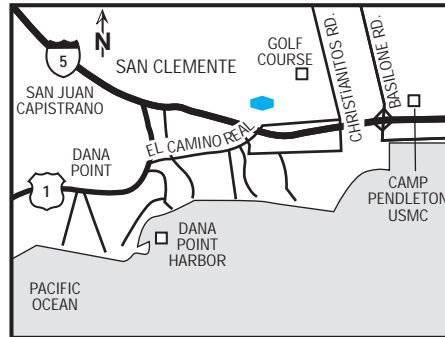

#### our hotel

Halfway between Los Angeles and San Diego, lies the city of San Clemente, which is named after a town in Spain. The city's founder, Ole Hanson, envisioned a Spanish-style coastal resort town, a "Spanish Village by the Sea." Today, San Clemente is still known for its beautiful Mediterranean style, as well as its magnificent coastline. Guests at our San Clemente hotel will enjoy relaxing in our friendly town and leaving their cares behind.

#### directions to our hotel

Exit 5 Freeway at El Camino Real and go south. The hotel is on the left hand side.

#### where to go and what to do

You'll find countless attractions just minutes from our San Clemente hotel, whether you prefer the great outdoors or upscale city entertainment. There's something for the whole family to enjoy, from perusing eclectic art galleries to discovering delectable fresh seafood at the Dana Point Wharf. Plus, we're within easy driving distance of all the excitement in Los Angeles and San Diego. Enjoy a group of landmarks that you can follow for miles when you visit the El Camino Real Bells-two of which were recently refurbished for Hampton® Hotels' Save-A-Landmark® Program.