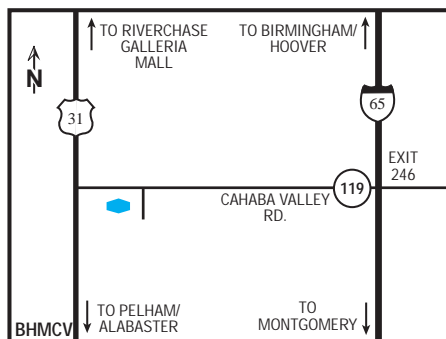

we love having you here.®

hotel fact sheet

hampton inn & suites birmingham-pelham (i-65)

232 Cahaba Valley Road, Pelham, Alabama, USA 35124
Tel: +1-205-313-9500, Fax: +1-205-313-9600

our hotel

Located in the foothills of Oak Mountain, Pelham offers a mellow retreat from the hustle and bustle of next-door Birmingham. When you stay at our comfortable Pelham hotel, you'll enjoy all the entertainment options of a big city and still get a quiet night's sleep.

directions to our hotel

Convenient to I-65 and 459, exit #246 (Cahaba Valley Rd.) is 1/2 mile west of I-65. 4 miles south of I-459. Hotel is located on the left hand side of the road, 1/2 mile from the exit

where to go and what to do

Located just south of Pelham off I-65 is the Heart of Dixie Railroad, where the golden age of railroading comes to life. This is the official railroad museum for the state of Alabama. You can see classic railroad memorabilia even take a ride on Alabama's only operating narrow-gauge steam locomotive! Your adventures await, just a quick car ride from our friendly Pelham hotel. Also in Pelham is beautiful Oak Mountain State Park and Pelham's public golf course, Ballantrae Golf Club, which is one of the most beautiful pieces of property in Alabama.