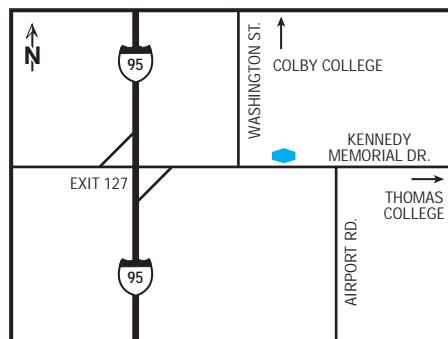

### directions to our hotel

Take Exit 127 off I-95. Northbound - turn right, southbound - turn left (at end of ramp). Hotel is approx. 2/10 of a mile on the left.