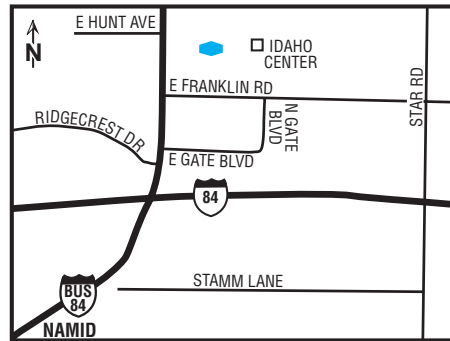

we love having you here.®

hotel fact sheet

hampton inn & suites boise/nampa at the idaho center

5750 East Franklin Road, Nampa, Idaho, USA 83687
Tel: 1-208-442-0036, Fax: 1-208-442-0037

our hotel

A desert bordered by the breathtaking Rocky Mountains to the north and awe-inspiring Owyhee Mountains to the south, it's easy to see why Nampa is known as "Treasure Valley". Our city's vast number of museums will entertain and educate you at the same time. Learn the process of creating cheese at the Swiss Village Cheese Factory. Or commune with nature at one of the city's seven parks covering over 127 acres. All of this and more are right at your fingertips when you visit the Hampton Inn & Suites® Boise/Nampa at The Idaho Center hotel.

directions to our hotel

From East or West on I-84 - Take Exit 38-Garrity Exit and go north. Then go east on Franklin Road for .3 miles and hotel is on the north side of road. From Airport - Go west on I-84 for approximately 14 miles and take Garrity-Exit 38 and go north. At the first intersection go east for approximately .3 mile and the hotel is on north side of road.

where to go and what to do

You'll find plenty of activities for the whole family to enjoy while visiting the Hampton Inn & Suites® Nampa at The Idaho Center hotel. Discover the age-old art of cheese making at the Swiss Village Cheese Factory. Attend the 10th largest rodeo in the US at the Snake River Stampede. Or buy some homemade, handcrafted, and locally grown goods at some of the many farmers markets in the area. Museum visiting is a must while staying at our Nampa hotel. The Warhawk Air Museum, a 20,000 square foot facility, offers some of the country's finest World War II paraphernalia.